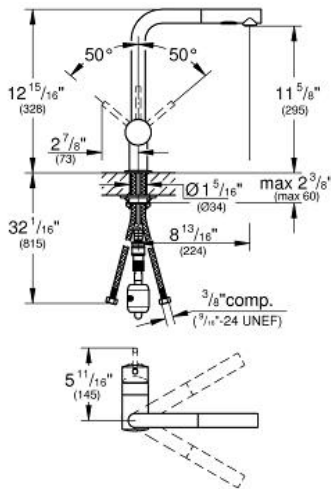

MINTA
Single-Handle Kitchen Faucet
MODEL # 30300000

Pure Freude
an Wasser

GROHE

ADA

Product Description:
MINTA
Single-Handle Kitchen Faucet

Standard Specification:

- L-spout
- Single hole installation
- **GROHE StarLight** chrome finish
- **GROHE SilkMove** ceramic cartridge
- **GROHE EasyDock** guarantees easy retraction and smooth docking back to the starting position
- flow strainer
- **Pull-out Dual Spray Control** - switches back and forth between regular flow and spray
- Diverter: laminar spray/SpeedClean shower jet
- Automatic return to laminar spray
- Adjustable flow rate limiter
- Swivel Spout
- Swivel area 360°
- Integrated non-return valve
- Stainless steel flex lines
- Quick installation system
- Min. recommended pressure: 15 psi
- 1.75 gpm
- CALGreen compliant
- $12 \frac{15}{16}''$ Faucet height
- $11 \frac{5}{8}''$ Aerator height
- $8 \frac{13}{16}''$ Faucet reach

Applicable Codes & Standards:

- Energy Policy Act of 1992

Color:

- 30300000 StarLight Chrome